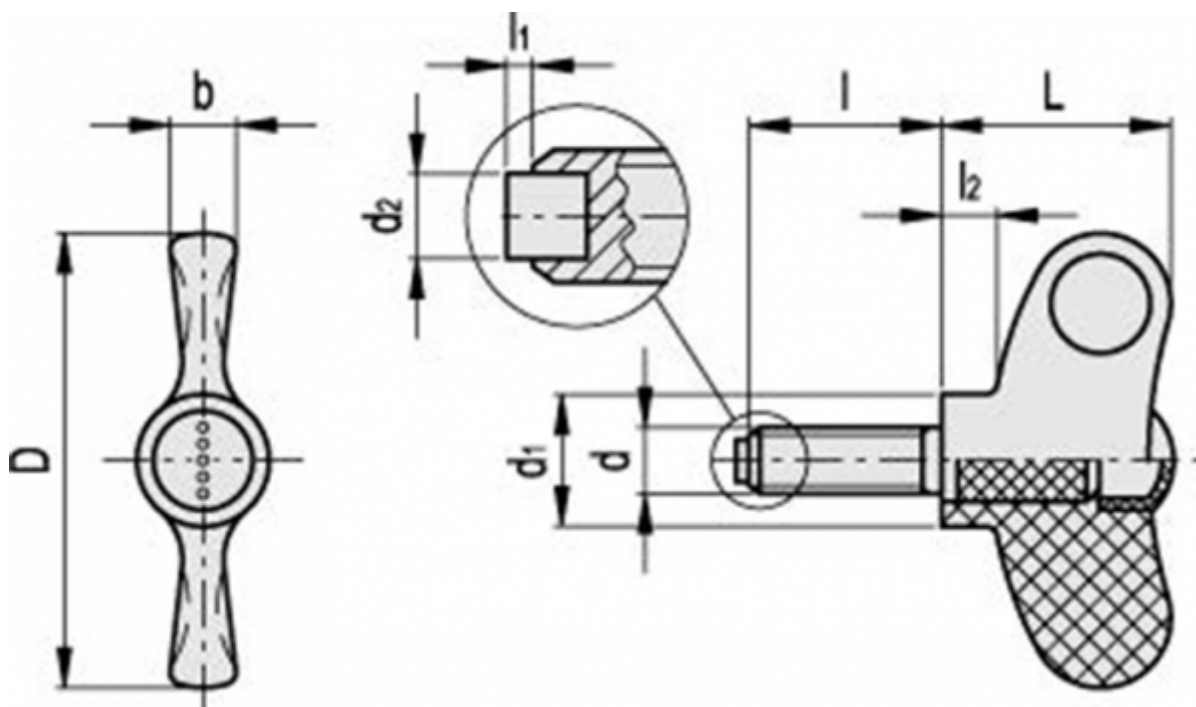

Article number: 23022245561

Description: Wing screw with bolt EWN.48-SST-p-M6x20-PO-C1

Measures

b = 7

D = 48

d = 6

d1 = 13.5

l = 20

l1 = 1.5

l2 = 5.5

L = 24

Weight in (g) = 13